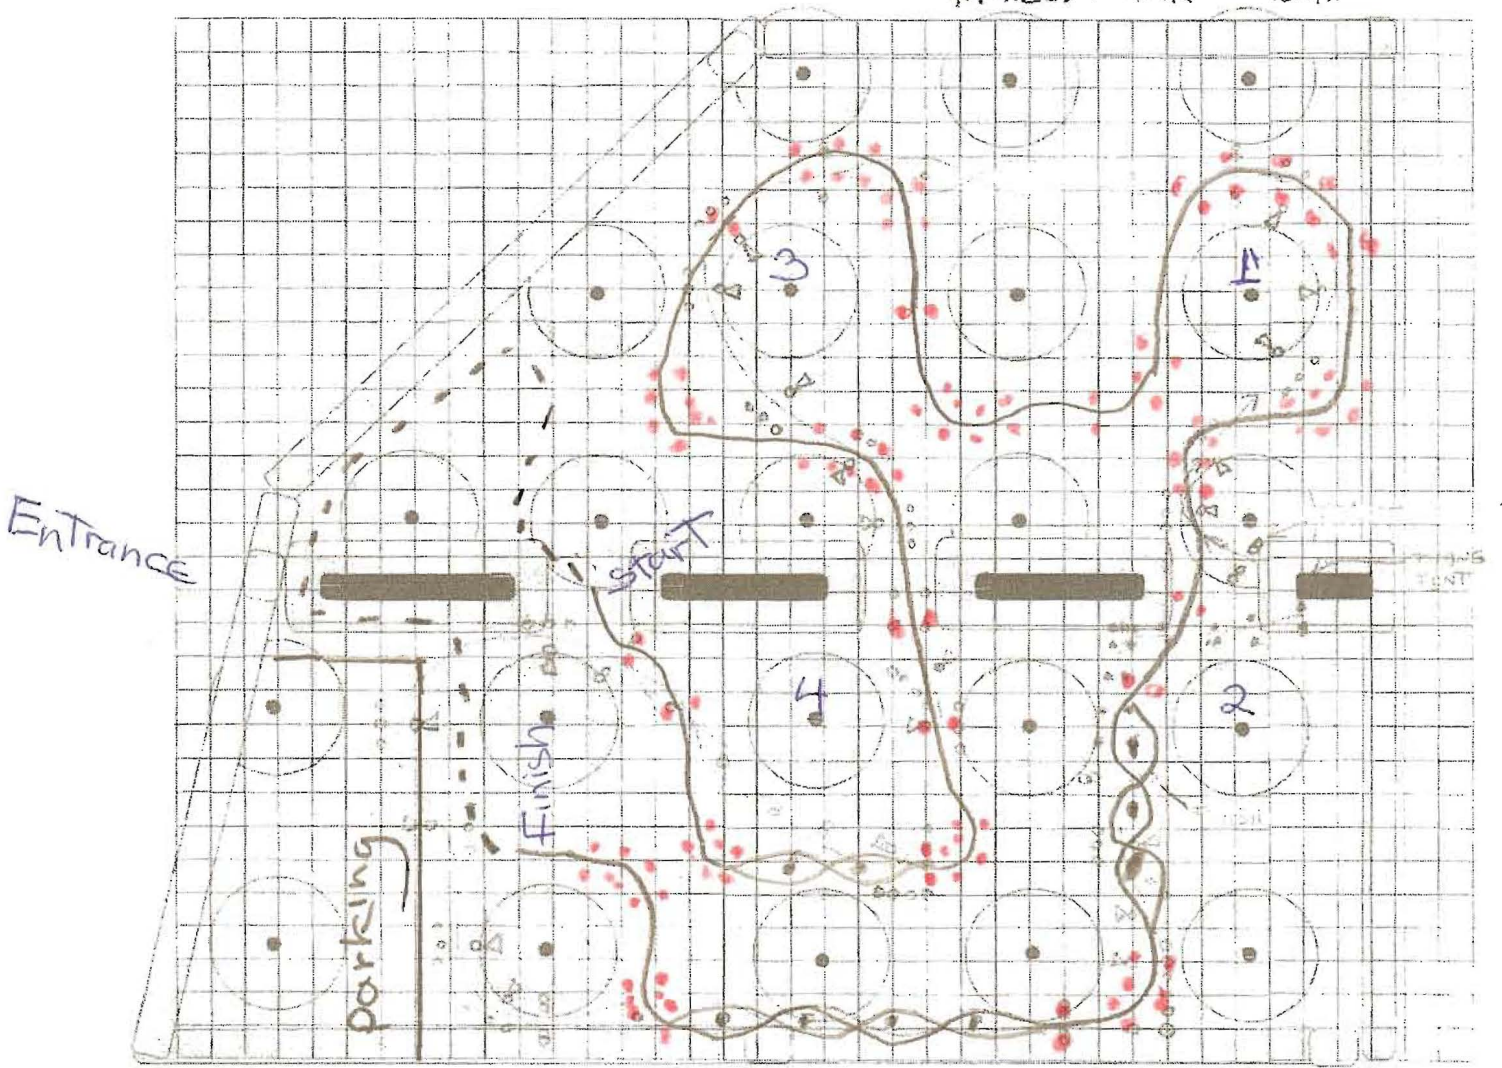

# Miller Park South Lot

↑ MILLER PARK

→ NORTH

■ Obstacles

□ Safety Zone

□ Entrance

100'

→ NORTH

△ → GREEN POWER CONES

● → GREEN FINISH CONES

○ → ORANGE CONES