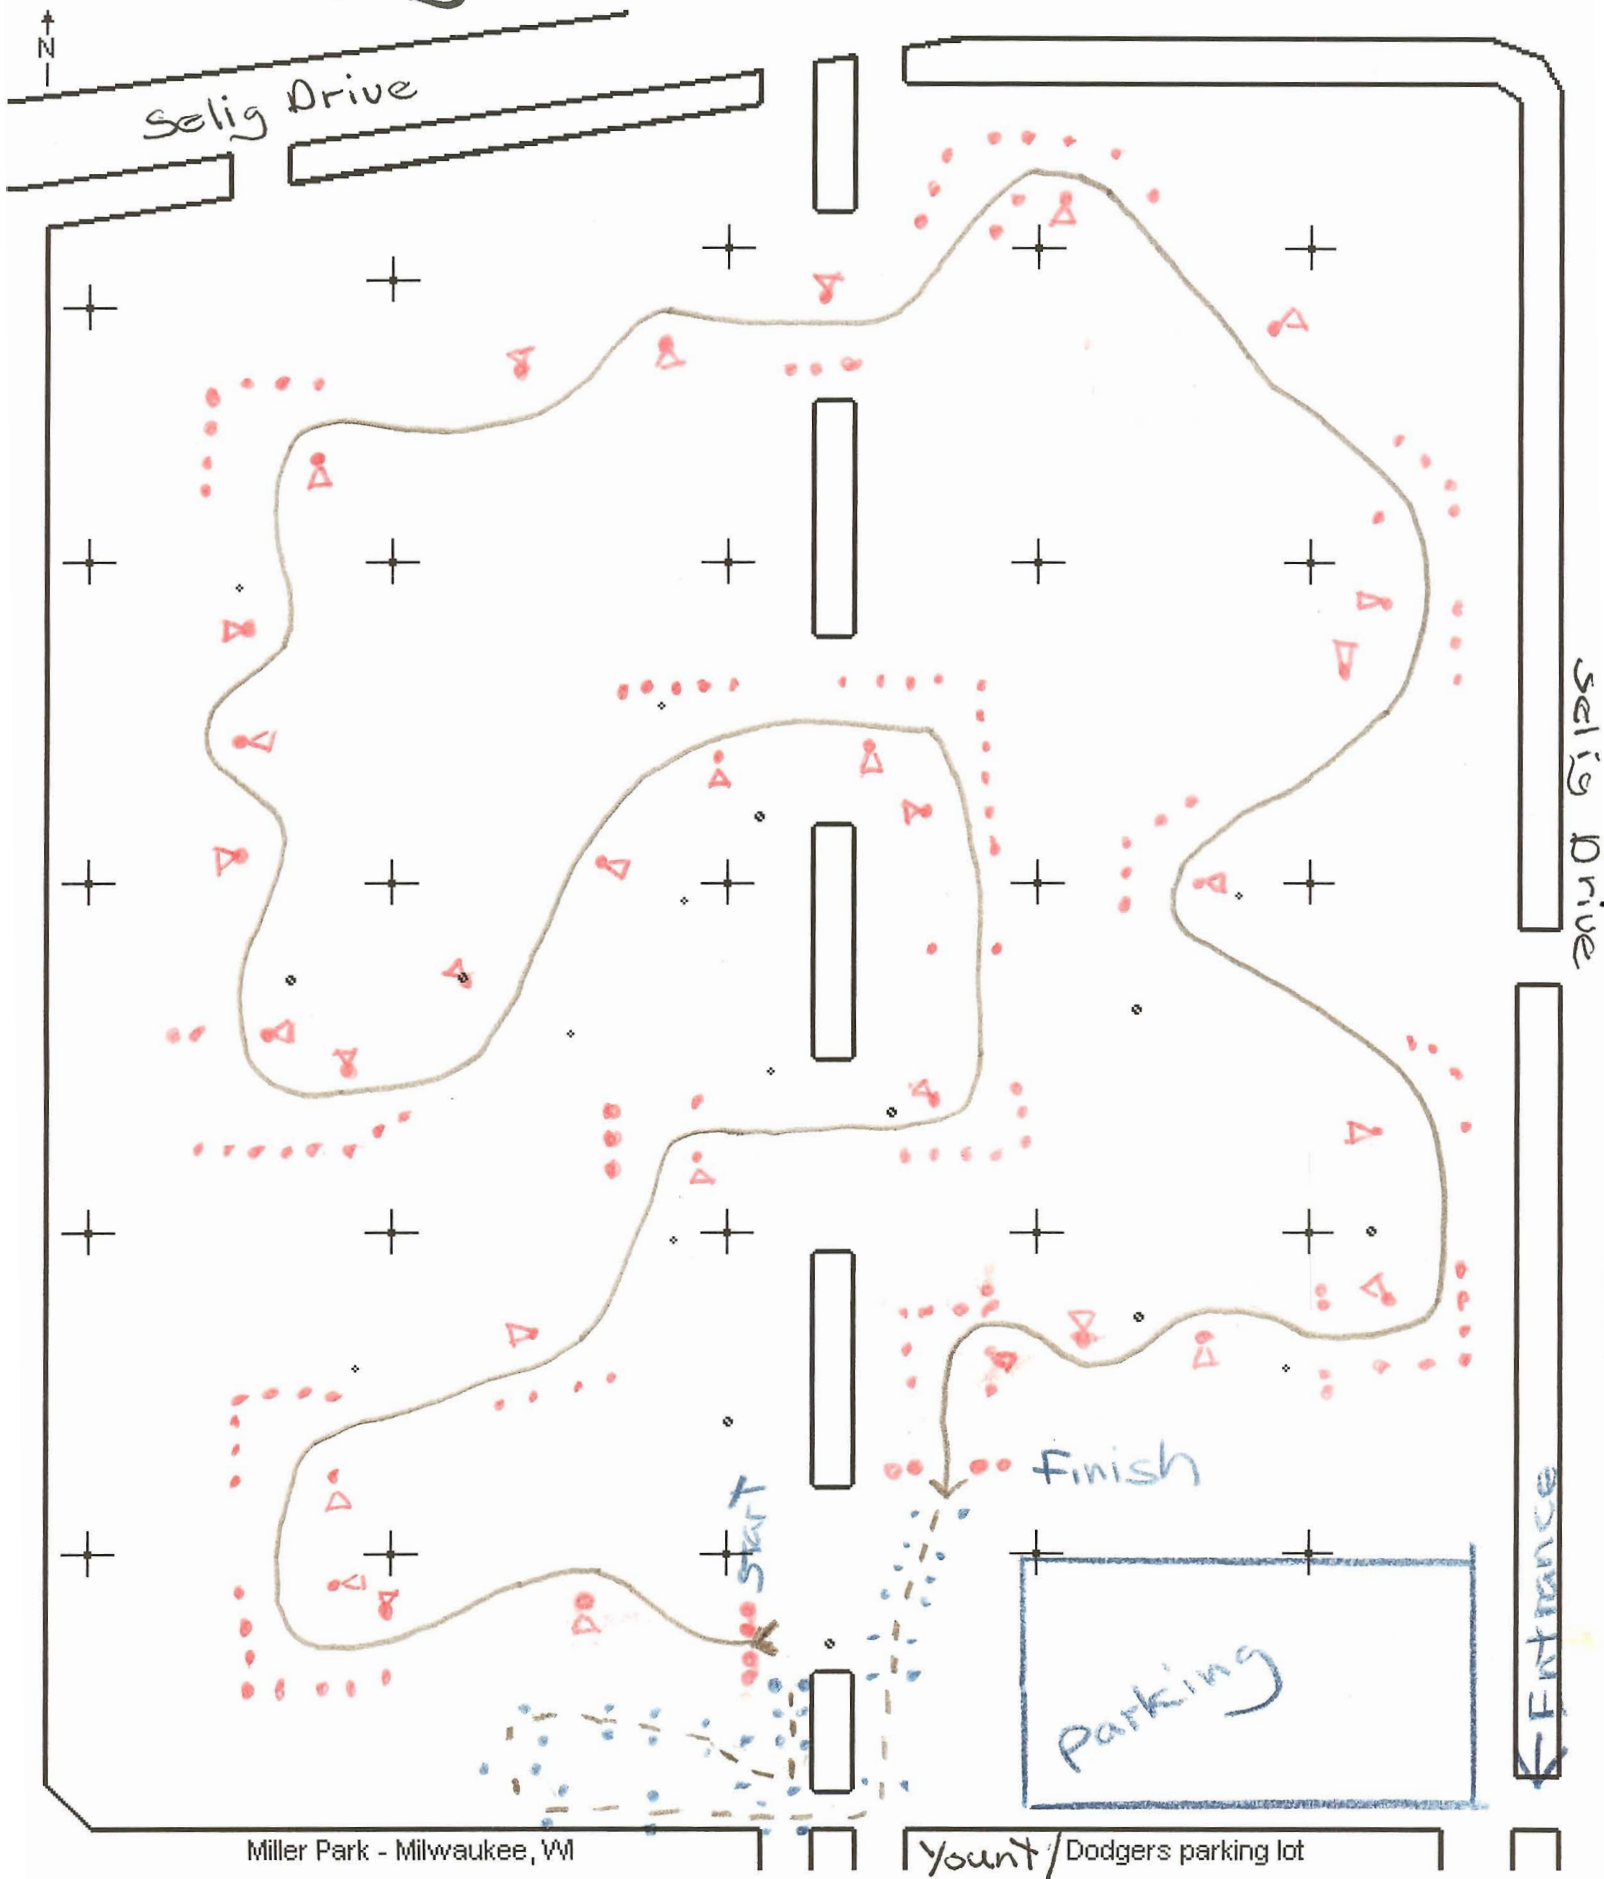

August 15, 2010 Auto cross

Miller Park - Milwaukee, WI

Yount / Dodgers parking lot

Selig Drive

Entrance